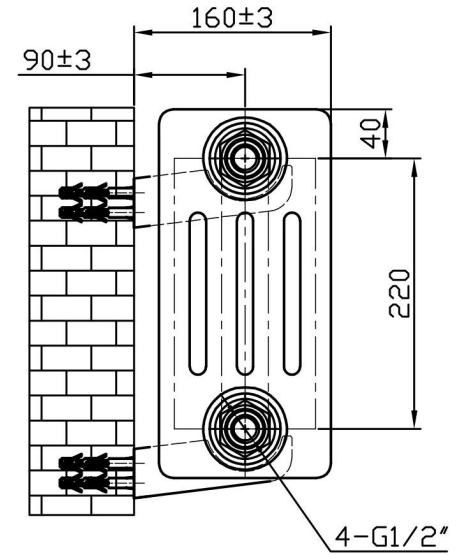

Imperia 4 Column Horizontal 300 x 1010mm. Painted

Technical Drawing

Unit: mm

Eastbrook 

Eastbrook Road, Gloucester GL4 3DB

Technical Helpline : 01452 317890

Mon - Fri / 8am - 5pm

Email : technical@eastbrookco.com