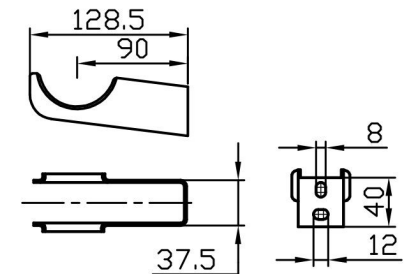

Imperia 4 Column Horizontal 300 x 1010mm. Painted

Technical Drawing

Unit: mm

Eastbrook 

Eastbrook Road, Gloucester GL4 3DB

Technical Helpline : 01452 317890

Mon - Fri / 8am - 5pm

Email : technical@eastbrookco.com