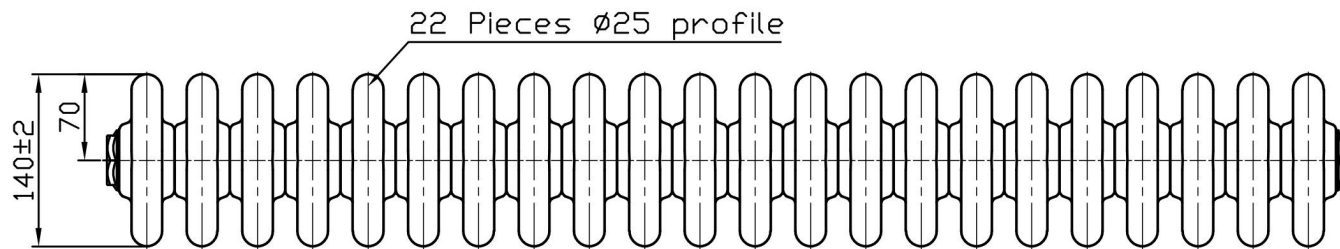

Imperia 4 Column Horizontal 300 x 1010mm. Painted

Technical Drawing

Unit: mm

Eastbrook 

Eastbrook Road, Gloucester GL4 3DB

Technical Helpline : 01452 317890

Mon - Fri / 8am - 5pm

Email : technical@eastbrookco.com