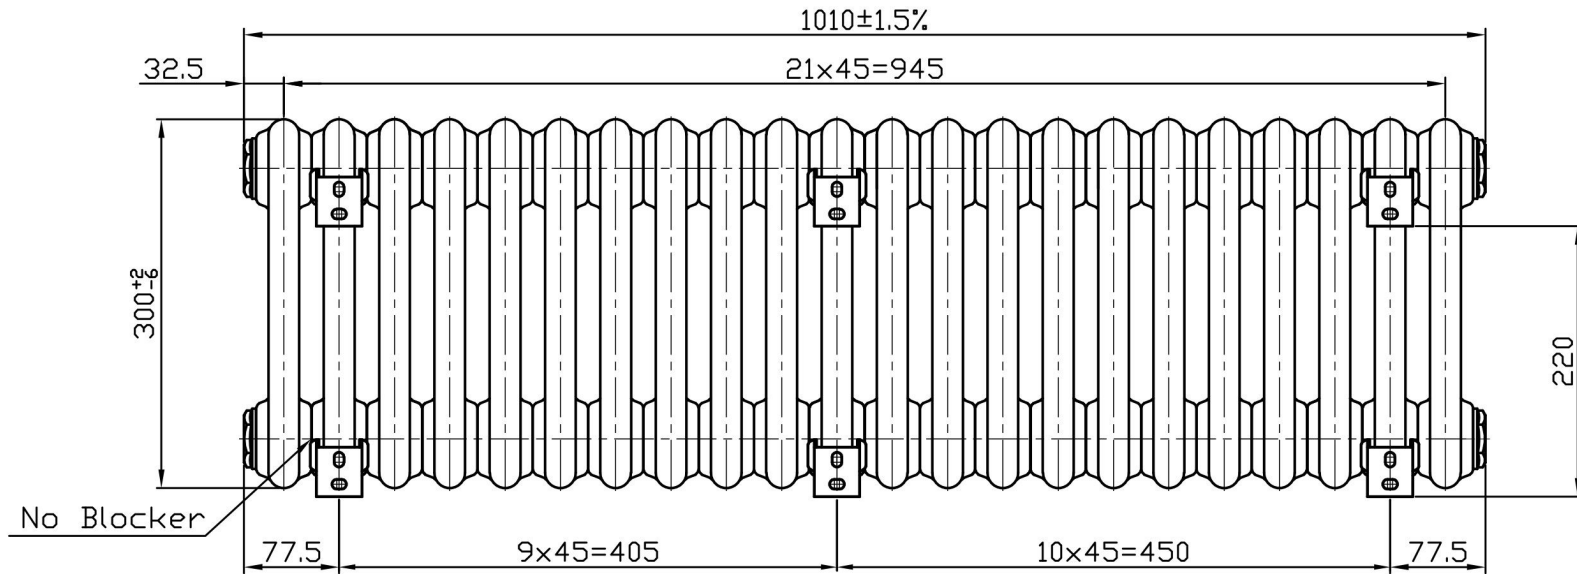

Imperia 4 Column Horizontal 300 x 1010mm. Painted

Technical Drawing

Unit: mm

Eastbrook 

Eastbrook Road, Gloucester GL4 3DB

Technical Helpline : 01452 317890

Mon - Fri / 8am - 5pm

Email : technical@eastbrookco.com